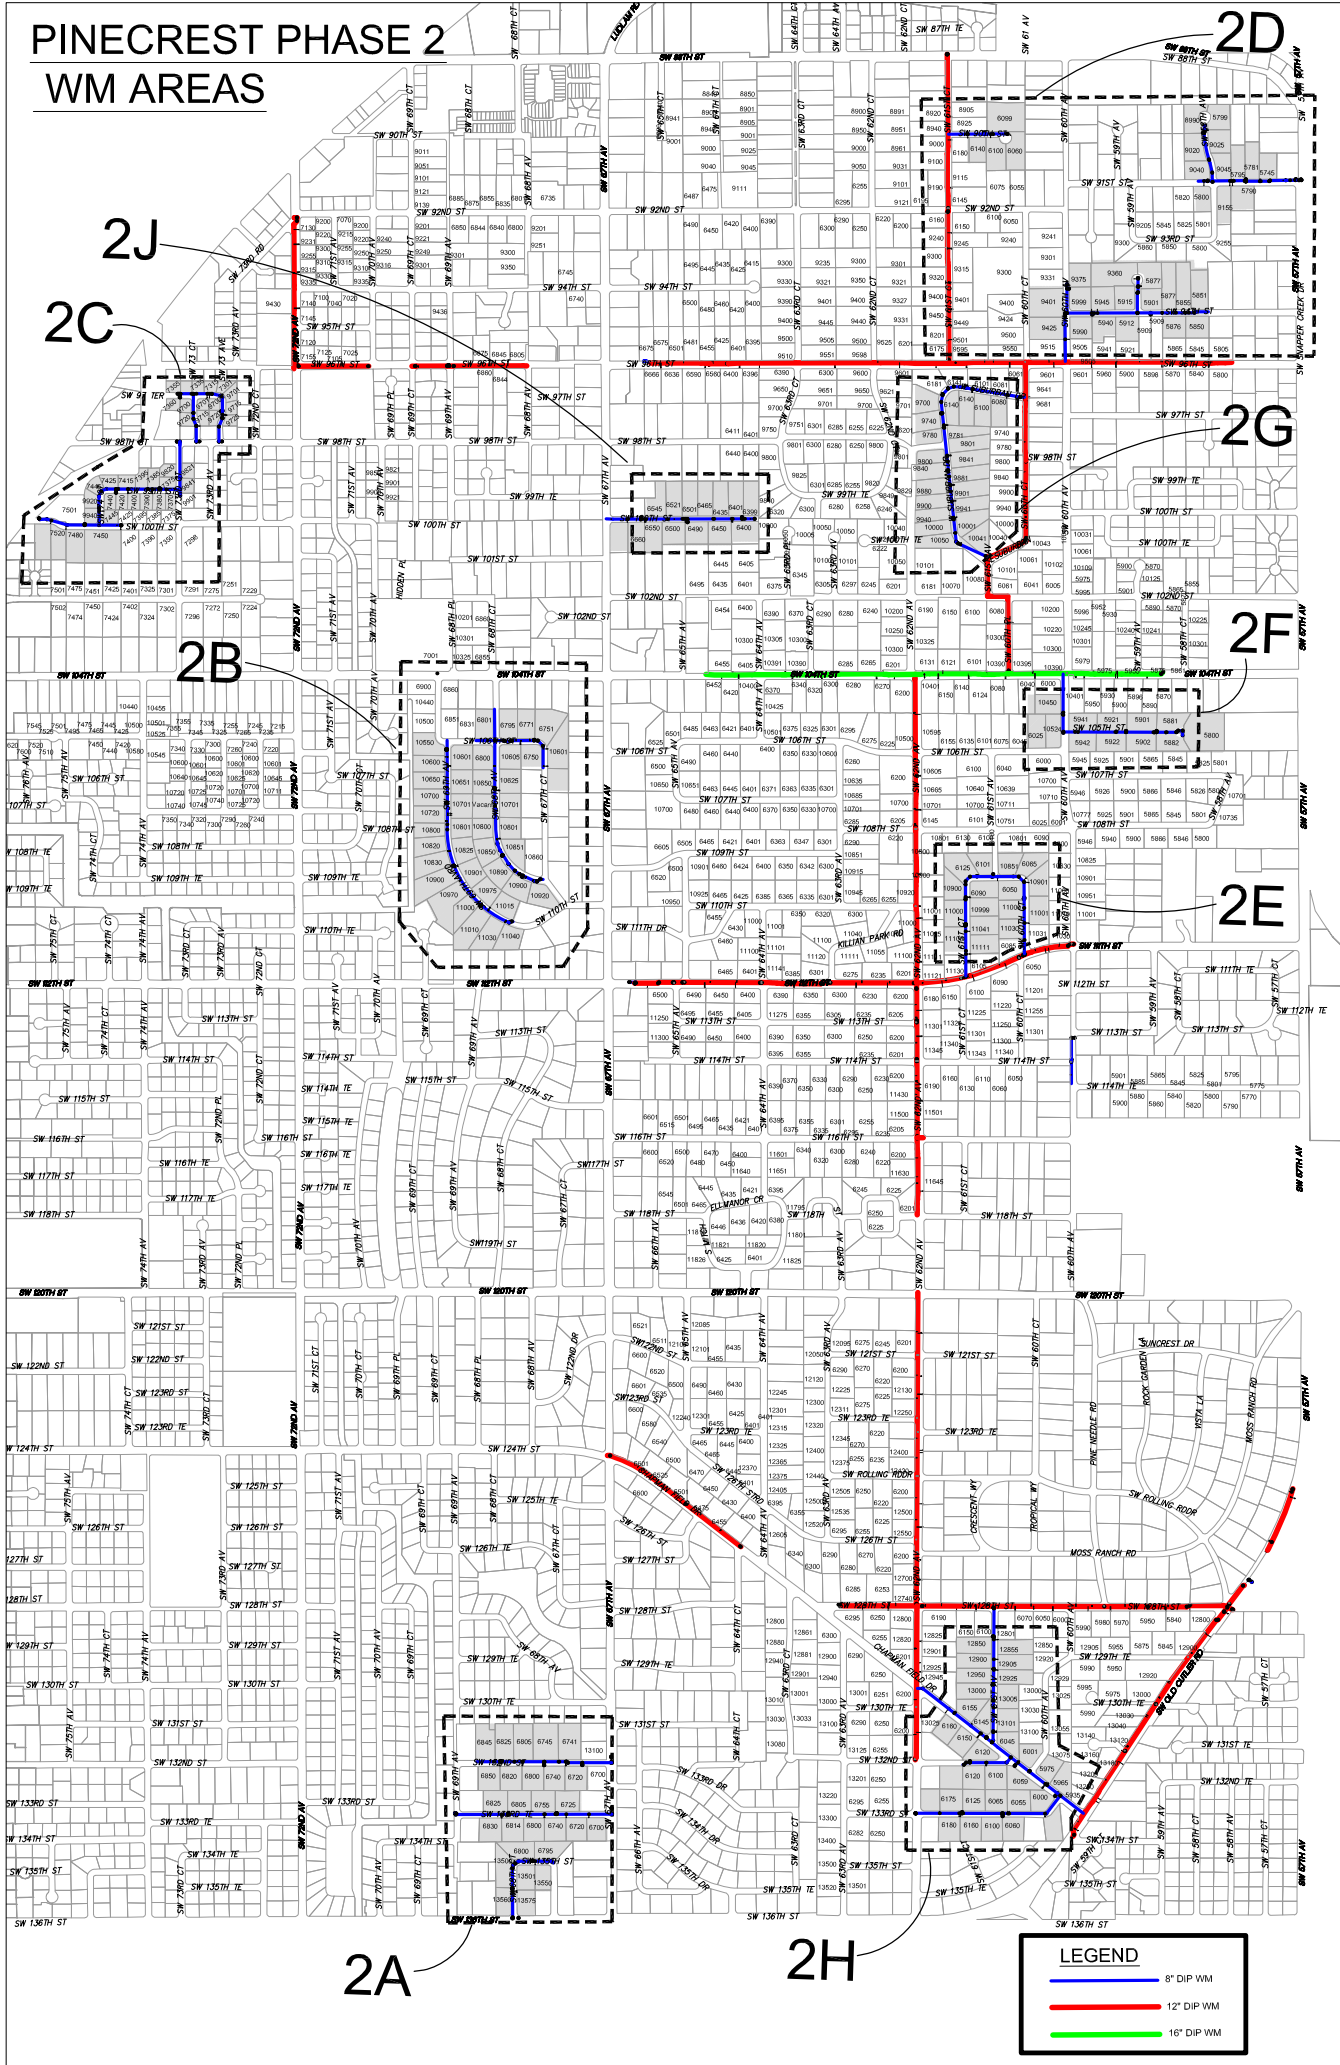

PINECREST PHASE 2 WM AREAS

LEGEND

- 8" DIP WM
- 12" DIP WM
- 16" DIP WM